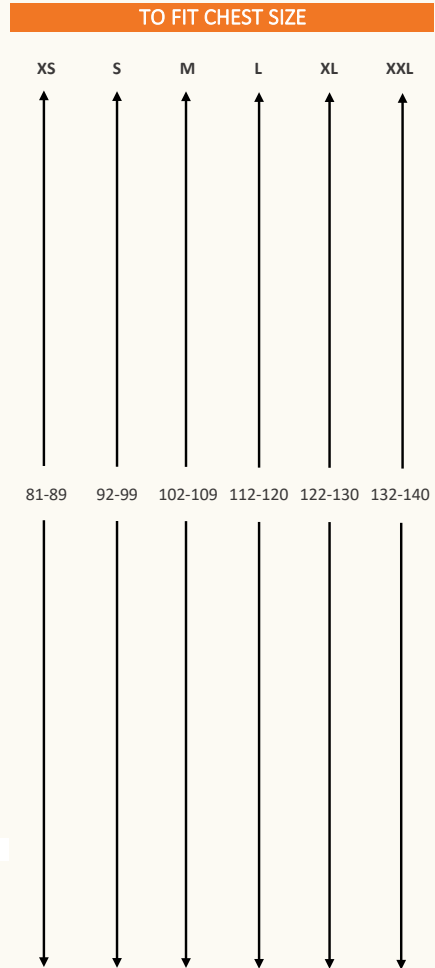

Next to hem (A)
The length from the back of neck to hem.

Sleeve Length (B)
From the centre of the back of the neck, across the shoulder to the end of the sleeve.

Jacket Laid Flat (C)
The width of the jacket at the underarm, when laid flat.