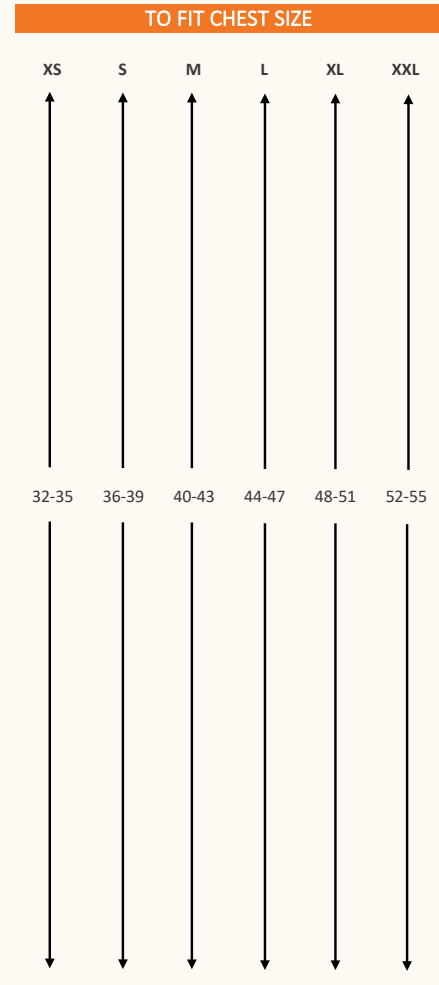

NECK TO HEM (A)						SLEEVE LENGTH (B)						JACKET LAID FLAT (C)							
	XS	S	M	L	XL	XXL	XS	S	M	L	XL	XXL	XS	S	M	L	XL	XXL		
2nd Skinz Coolmax® Long Johns																				
2nd Skinz Coolmax® Long Sleeve Top																				
Adventure Racing Softie Smock	30	31	32	33	33	34	0	36	38	38	39	40	41	0	22	25	26	27	28	29
Adventure Racing Softie Vest	26	27	30	31	33	34	0	3	3	4	4	5	5	0	20	21	23	24	26	30
Adventure Racing Windtop	34	35	36	37	37	38	0	36	38	38	39	40	41	0	22	25	27	28	28	31
Ebony	27	29	31	31	31	34	0	35	37	38	39	40	41	0	22	23	25	27	28	29
Impact Fleece																				
ML 3 / MML 3	30	31	32	33	33	34	0	36	38	38	39	40	41	0	22	25	26	27	28	29
ML 6 / MML 6	30	31	32	32	33	34	0	36	38	38	39	40	41	0	22	25	26	27	27	29
ML 9 / MML 9	30	31	31	32	33	34	0	35	37	38	39	40	41	0	22	24	26	26	27	28
R.S TS1 Smock	30	31	32	32	33	34	0	36	38	38	39	40	41	0	22	25	27	27	28	29
R.S Windtop	30	31	32	33	33	34	0	36	38	38	39	40	41	0	22	25	27	28	28	29
S&R 3 Softie Smock	30	31	32	33	33	34	0	36	38	38	39	40	41	0	22	25	26	27	28	29
S&R 6 Softie Smock	30	31	32	32	33	34	0	36	38	38	39	40	41	0	22	25	26	27	27	29
S&R 9 Softie Smock	30	31	31	32	33	34	0	35	37	38	39	40	41	0	22	24	26	26	27	28
S&R TS1 Smock	30	31	32	32	33	34	0	36	38	38	39	40	41	0	22	25	27	27	28	29
S&R Windtop	30	31	32	33	33	34	0	36	38	38	39	40	41	0	22	25	27	28	28	29
Sasquatch	28	30	31	34	34	35	0	35	37	38	41	42	43	0	21	23	25	27	28	29
SJ12	31	33	33	36	38	40	0	33	34	38	39	40	42	0	22	23	26	28	30	31
SJ12 Reversible	31	33	33	36	38	40	0	33	34	38	39	40	42	0	22	23	26	28	30	31
SJ3	27	28	29	32	34	35	0	36	38	38	39	39	40	0	22	24	25	27	28	31
SJ6	27	28	29	32	34	35	0	36	38	38	38	39	40	0	22	23	25	27	28	31
SJ9	26	28	29	31	33	35	0	35	37	38	38	39	39	0	22	23	24	26	29	31
Sleeka	28	28	31	32	34	34	0	33	34	36	37	38	39	0	23	24	25	26	28	31
Sleeka Elite	26	28	29	29	31	33	0	33	34	36	39	39	41	0	21	22	23	26	27	29
Sleeka Elite Reversible	26	28	29	29	31	33	0	33	34	36	39	39	41	0	21	22	23	26	27	29
Sleeka Reversible	28	28	31	32	34	34	0	33	34	36	37	38	39	0	23	24	25	26	28	31
Snugpak® Logo Cotton T Shirt																				
SV3 (Gilet)	26	27	30	31	33	34	0	3	3	4	4	5	5	0	20	21	23	24	26	30
SV9 (Gilet)	26	27	30	31	33	34	0	3	3	4	4	5	5	0	20	21	23	24	26	30
Tactical TS1 Smock	30	31	32	32	33	34	0	36	38	38	39	40	41	0	22	25	27	27	28	29
Tactical Windtop	30	31	32	33	33	34	0	36	38	38	39	40	41	0	22	25	27	28	28	29
Torrent	30	31	31	32	33	34	0	35	35	36	37	37	38	0	22	22	23	24	26	27
Vapour Active Soft Shell Jacket	30	30	31	32	33	34	0	36	38	38	39	40	41	0	22	23	25	27	28	29
Vapour Active Windtop	30	30	31	32	33	34	0	36	38	38	39	40	41	0	22	24	25	27	28	29
Venture Pile Shirt	30	31	31	33	35	37	0	35	37	37	39	41	42	0	21	23	24	26	28	30
Venture TS1 Smock	30	31	32	32	33	34	0	36	38	38	39	40	41	0	22	25	27	27	28	29
Venture Windtop Smock	30	31	32	33	33	34	0	36	38	38	39	40	41	0	22	25	27	28	28	29

Next to hem (A)
The length from the back of neck to hem.

Sleeve Length (B)
From the centre of the back of the neck, across the shoulder to the end of the sleeve.

Jacket Laid Flat (C)
The width of the jacket at the underarm, when laid flat.

To fit chest size
When measuring your chest, measure around the fullest part, place the tape close under the arms and make sure the tape is flat across the back.

Please be aware that measurements for insulated garments can vary.